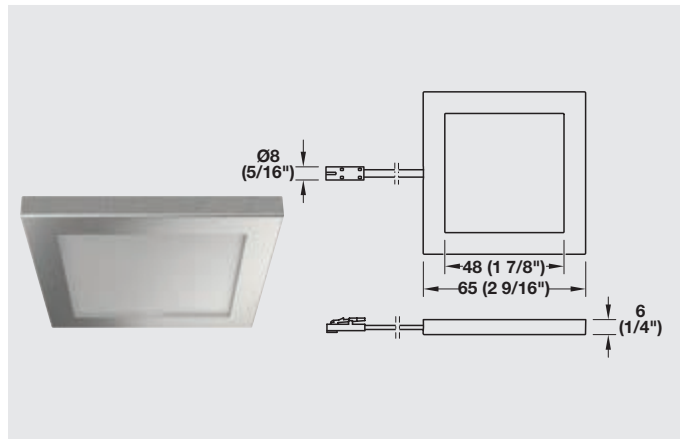

## SURFACE MOUNTED LIGHT

- > \*CRI 90 lights are Title 24 Compliant
- > \*CRI 90 lights offer more vibrant, true color rendering than lower CRI products
- > Extremely flat design for a recess mounted look
- > Outstanding for decorative illumination in a wide range of furniture applications
- > Degree of Protection: IP20

- ! > Dimmable
- > Screw mounted

Item No.	833.77.180	833.77.181
SRP	\$20.00	\$20.00
Light Color (K)	3000 (warm white)	4000 (cool white)
L x H	65 x 65 mm (2 9/16" x 2 9/16")	
Wattage	2.5	
LEDs	8	
Lumen	190	200
Lumen per watt	76	80
CRI	90*	
Energy Efficiency class	A+	
Weighted energy consumption	2.75	
Material/Finish	Plastic, silver colored	
Supplied with	2 m (78 3/4") lead, mounting material	
<b>Note</b>	Loox Lights and Drivers are "Suitable for use within Closet Storage Spaces"	

- > Suitable for all of the world's power systems
- > With an integrated port for a wide selection of switches
- > Max. 84 W per light output
- > Lead length from driver to switch: Max. 6 m (236 1/4")