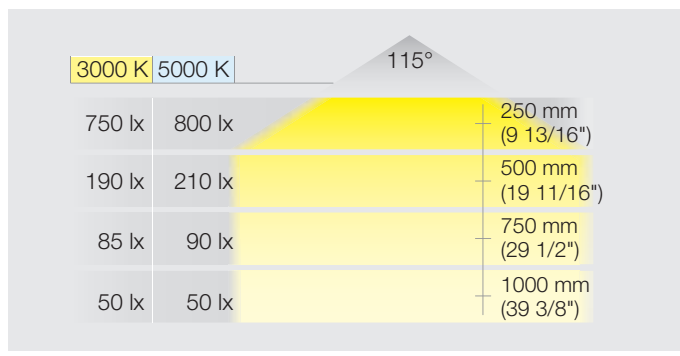

- ! > Dimmable
- > Screw mounted

Item No.	833.77.180	833.77.181
SRP	$20.00	$20.00
Light Color (K)	3000 (warm white)	4000 (cool white)
L x H	65 x 65 mm (2 9/16" x 2 9/16")	
Wattage	2.5	
LEDs	8	
Lumen	190	200
Lumen per watt	76	80
CRI	90*	
Energy Efficiency class	A+	
Weighted energy consumption	2.75	
Material/Finish	Plastic, silver colored	
Supplied with	2 m (78 3/4") lead, mounting material	
Note	Loox Lights and Drivers are "Suitable for use within Closet Storage Spaces"	

- ➔ > Driver see page 88
- > Components see page 127