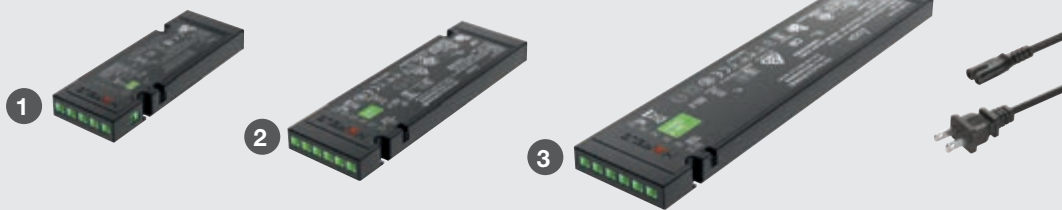

## SURFACE MOUNTED LIGHT

- > \*CRI 90 lights are Title 24 Compliant
- > \*CRI 90 lights offer more vibrant, true color rendering than lower CRI products
- > Extremely flat design for a recess mounted look
- > Outstanding for decorative illumination in a wide range of furniture applications
- > Degree of Protection: IP20

- ! > Dimmable
- > Screw mounted

Item No.	833.77.180	833.77.181
SRP	\$20.00	\$20.00
Light Color (K)	3000 (warm white)	4000 (cool white)
L x H	65 x 65 mm (2 9/16" x 2 9/16")	
Wattage	2.5	
LEDs	8	
Lumen	190	200
Lumen per watt	76	80
CRI	90*	
Energy Efficiency class	A+	
Weighted energy consumption	2.75	
Material/Finish	Plastic, silver colored	
Supplied with	2 m (78 3/4") lead, mounting material	
<b>Note</b>	Loox Lights and Drivers are "Suitable for use within Closet Storage Spaces"	

# LOOX LED DRIVER

CONSTANT VOLTAGE 24 V

24 V SYSTEM

THIN PROFILE

- 1 Item No. 833.77.945  
 $\otimes_1 + \otimes_2 + \dots + \otimes_6 < 20 \text{ W}$
- 2 Item No. 833.77.947  
 $\otimes_1 + \otimes_2 + \dots + \otimes_6 < 40 \text{ W}$
- 3 Item No. 833.77.949  
 $\otimes_1 + \otimes_2 + \dots + \otimes_6 < 90 \text{ W}$   
**max. 84 W per light output**

- > Suitable for all of the world's power systems
- > With an integrated port for a wide selection of switches
- > Max. 84 W per light output
- > Lead length from driver to switch: Max. 6 m (236 1/4")